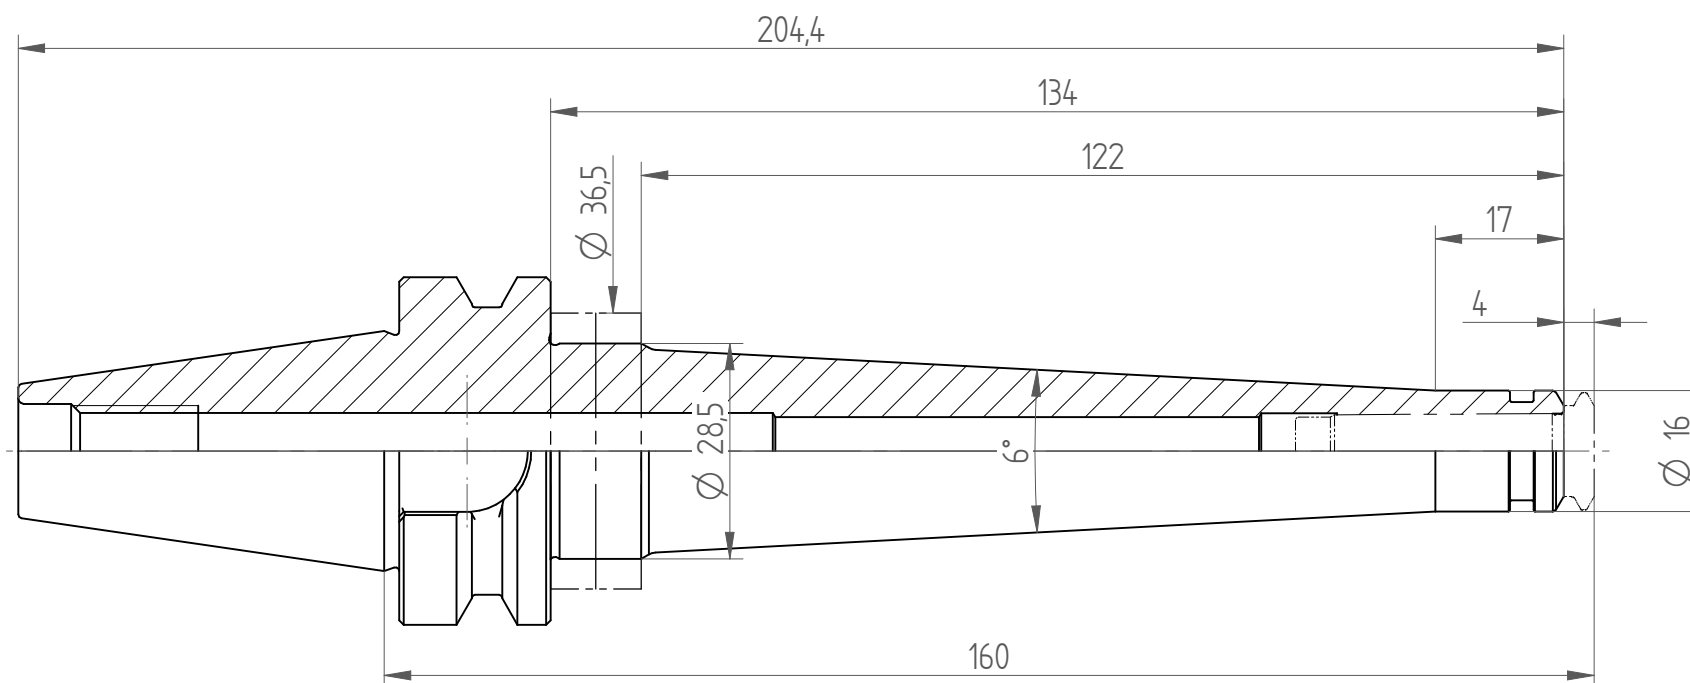

Swiss
Precision
Tools

REGO-FIX®

REGO-FIX AG
Obermattweg 60
4456 Tenniken / Switzerland

Phone +41 61 976 14 66
Fax +41 61 976 14 14
www.rego-fix.com

This is a non-controlled copy. All information given herein is subject to change without notice

The information given herein has been carefully checked and is believed to be correct. REGO-FIX, however, assumes no responsibility or liability for any errors, inaccuracies or omissions that may appear in this drawing

This document is subject to copyright laws. No part of this document may be reproduced or transmitted in any form or any means, electronic or mechanic, for any purpose, without the express written permission of REGO-FIX

Type : BT30_PG10x160_H
Part No. : 413071080
Date : 23.09.2014
Scale : 1:1